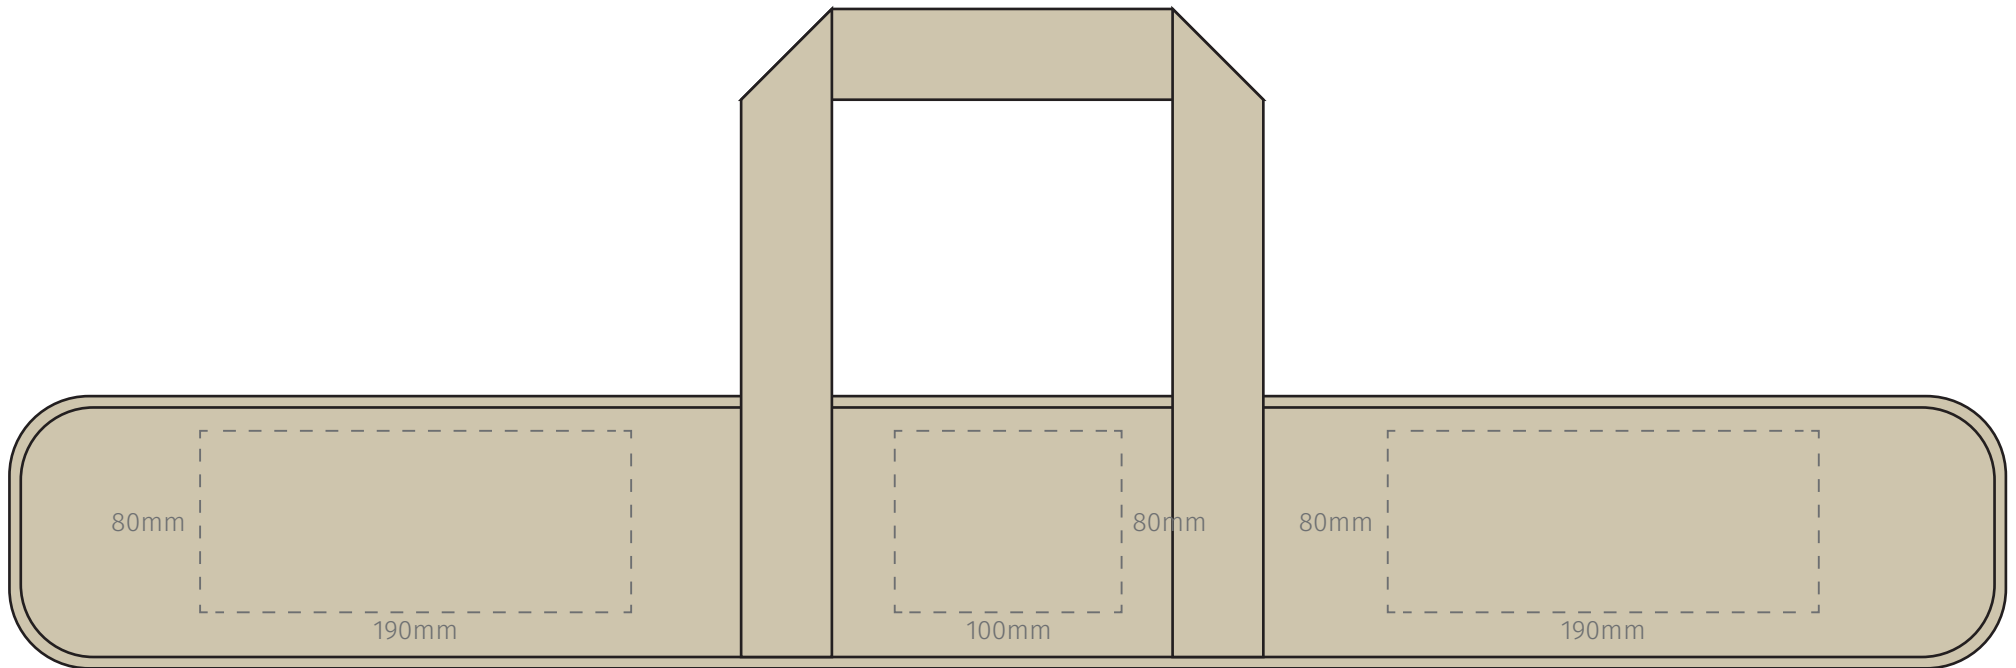

TEMPLATE:

■ HOWZAT 8 PC BACKYARD CRICKET SET

SCREENPRINT

Item shown at 30% actual size when viewed on A4 paper

BRANDING

Screenprint: Maximum branding area 100 x 80 or 190 x 80 mm

TEMPLATE:

■ HOWZAT 8 PC BACKYARD CRICKET SET

ENGRAVE - MAIN FLAT SIDE

ENGRAVE - REVERSE BEVELED SIDE

Item shown at 30% actual size when viewed on A4 paper

BRANDING

Engrave: branding area 100 x 80 mm (Flat Side)

Engrave: branding area 100 x 30 mm (Beveled Side)

TEMPLATE:
■ HOWZAT 8 PC BACKYARD CRICKET SET

SUPACOLOUR

Item shown at 30% actual size when viewed on A4 paper

BRANDING

Supacolour: Maximum branding area 100 x 80